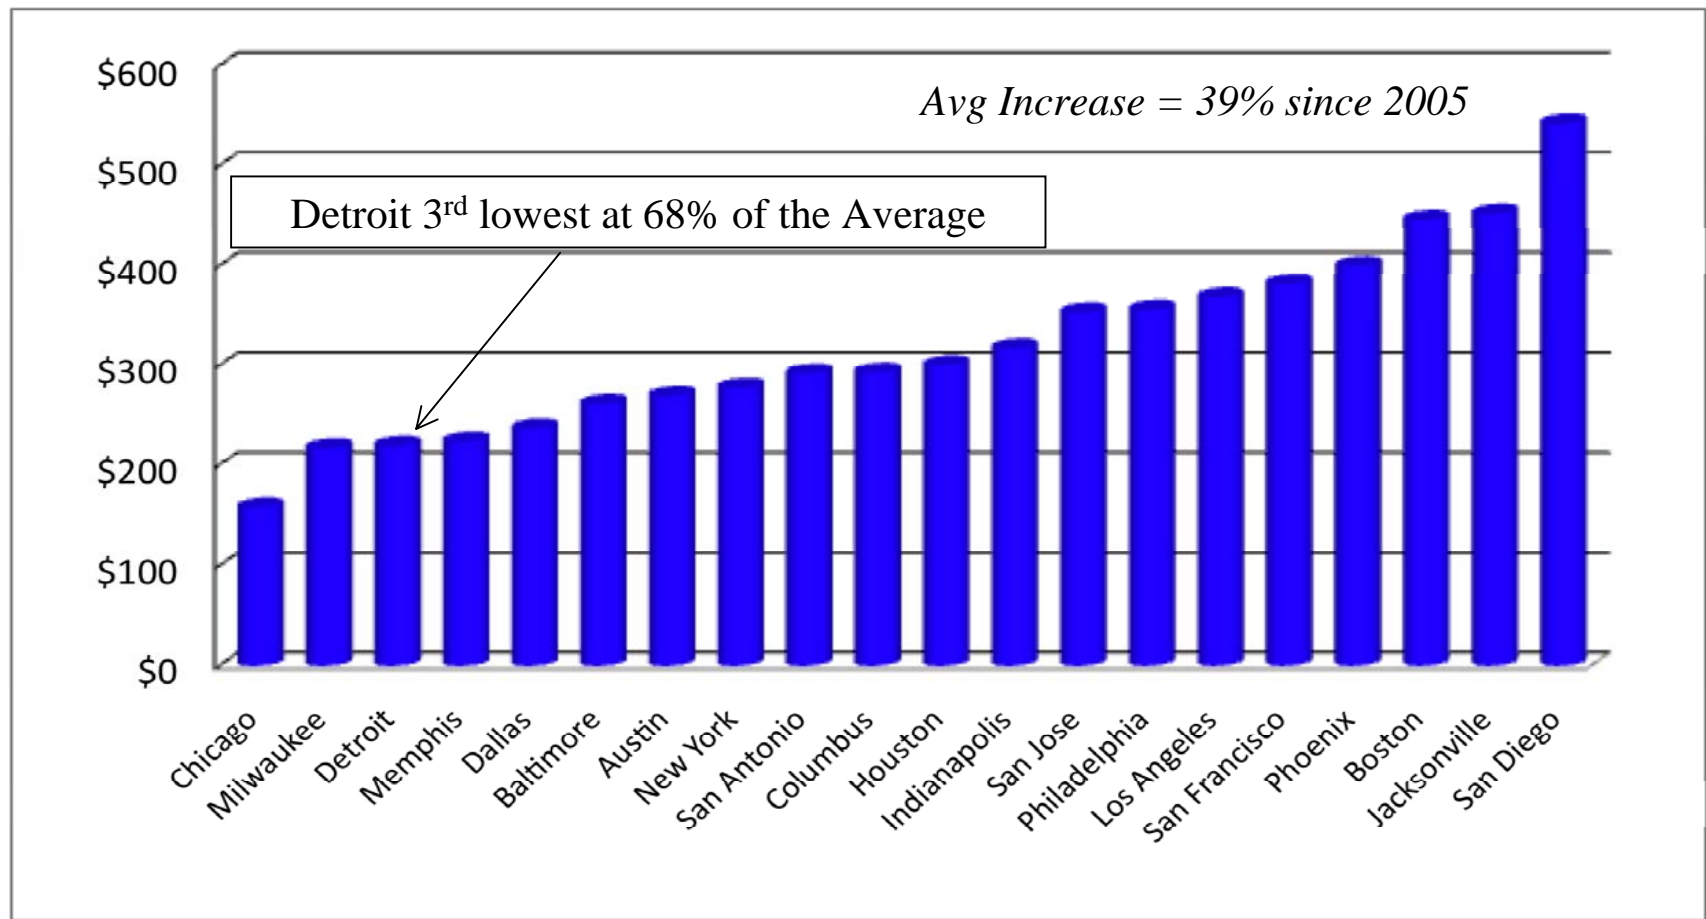

Detroit's Retail Rates are Competitive With its Peers

Comparative Annual Residential Water Charges^a

** Existing Rates – average household bill at 7,500 gallons per month. May not include identical services*